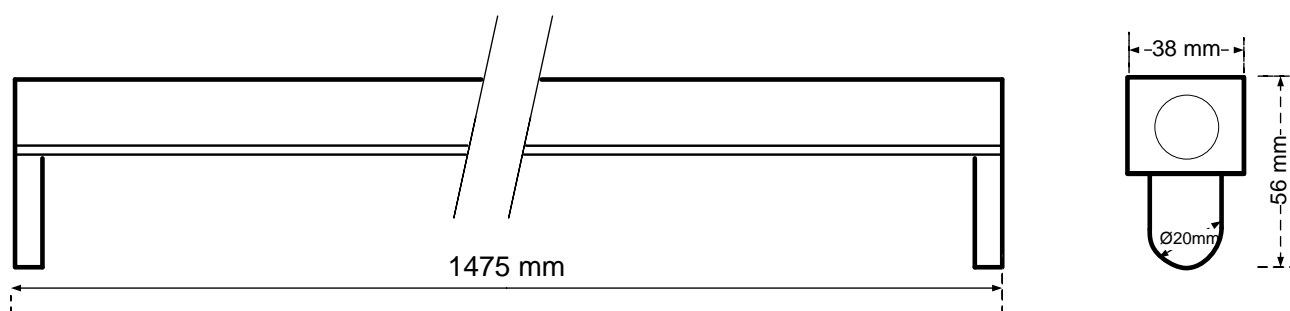

Dimensional Drawing

ELMASCO INDUSTRIES S.A.

Head Office : 44 K. Palama, 14343 N. Chalkidona, Athens, Greece

Production Plant : Ag. Adrianos, 21100 Nafplio, Greece

Email: elmasco@elmasco.eu

Tel : +30 210 2583100

Fax: +30 210 2583107